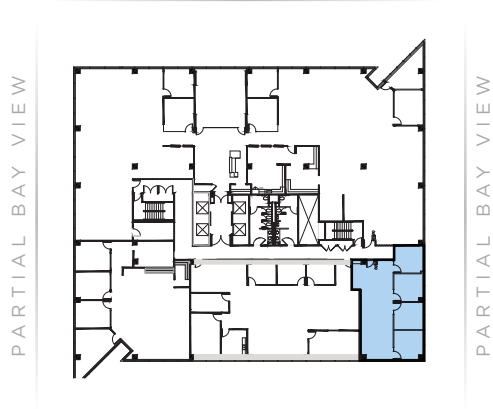

ONE BAY

NEW SPEC SUITE

Suite 950 ±1,584 RSF

- Private Office
- Conference Room
- Break Area
- Lobby Area
- Storage Room
- Open Workplace

PARTIAL BAY VIEW

BAY VIEW

PARTIAL BAY VIEW

PARTIAL BAY VIEW

MONTARA MOUNTAIN VIEW

MONTARA MOUNTAIN VIEW