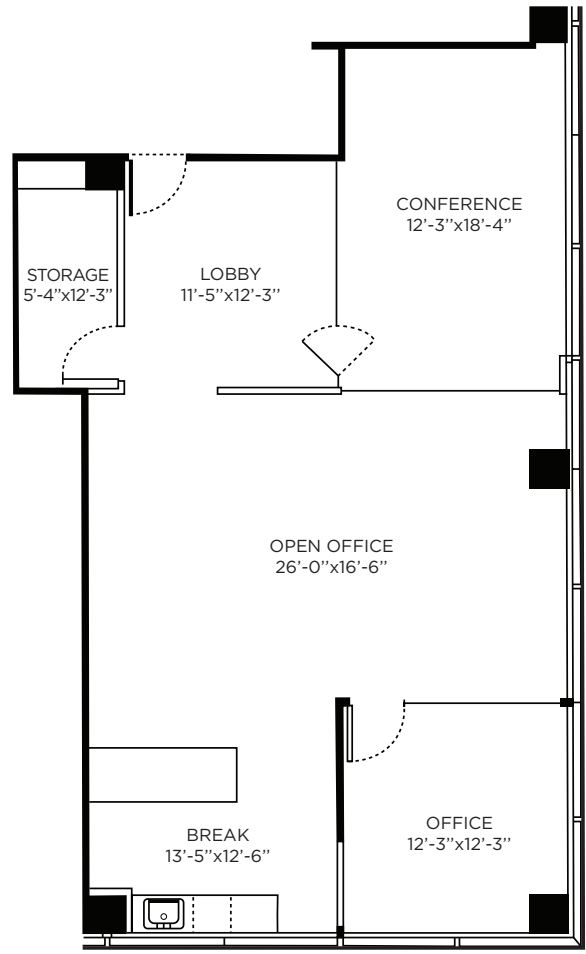

ONE BAY

NEW SPEC SUITE

Suite 950 ±1,584 RSF

- Private Office
- Conference Room
- Break Area
- Lobby Area
- Storage Room
- Open Workplace

PARTIAL BAY VIEW

BAY VIEW

PARTIAL BAY VIEW

PARTIAL BAY VIEW

MONTARA MOUNTAIN VIEW

MONTARA MOUNTAIN VIEW