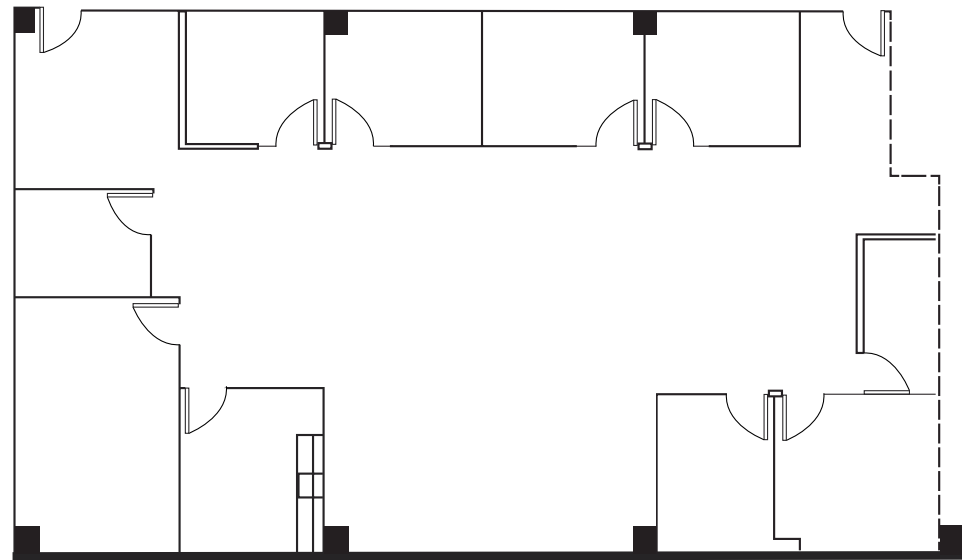

ONE BAY

AVAILABLE

Suite 910 ±3,709 RSF

- 1 Board Room
- 6 Private Offices
- Break Room
- Server Room
- Storage
- Mountain Views

MOUNTAIN VIEW