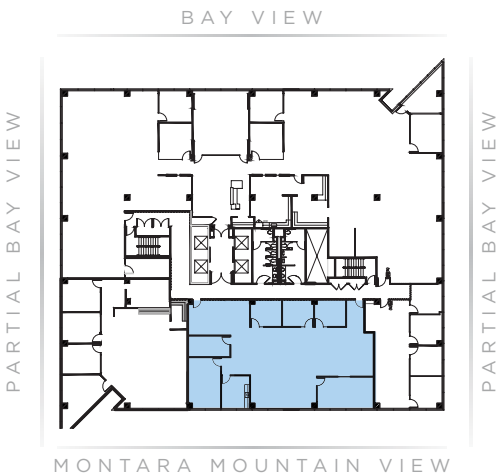

ONE BAY

AVAILABLE

Suite 910 ±3,709 RSF

- 1 Board Room
- 6 Private Offices
- Break Room
- Server Room
- Storage
- Mountain Views

MOUNTAIN VIEW