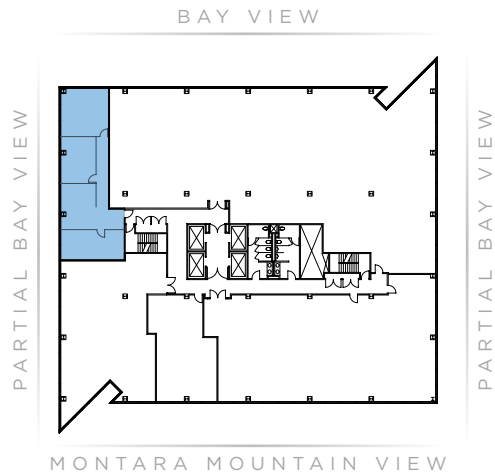

ONE BAY

Suite 810 ± 1,784 RSF

- 1 Conference Room
- Open Office
- 2 Private Offices
- Downtown San Francisco and Bay Views

AVAILABLE

PARTIAL BAY VIEW