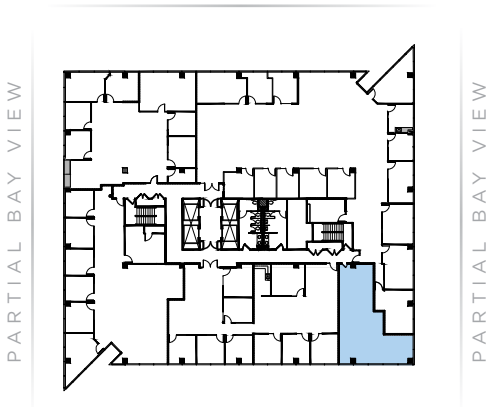

# ONE BAY

AVAILABLE

Suite 799 ±1,099 RSF

- Private Office
- Break Area
- Open Workplace

BAY VIEW

PARTIAL BAY VIEW

PARTIAL BAY VIEW

MONTARA MOUNTAIN VIEW

MONTARA MOUNTAIN VIEW