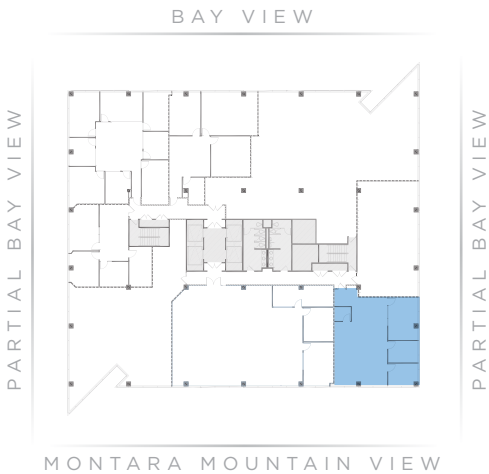

ONE BAY

CLICK HERE FOR VIRTUAL TOUR

AVAILABLE

Suite 665 ±1,763 RSF

- 4 Private Offices
- Stunning Bay & Mountain Views
- Direct Lease Possible
- Term Through 6/30/2023

MONTARA MOUNTAIN VIEW