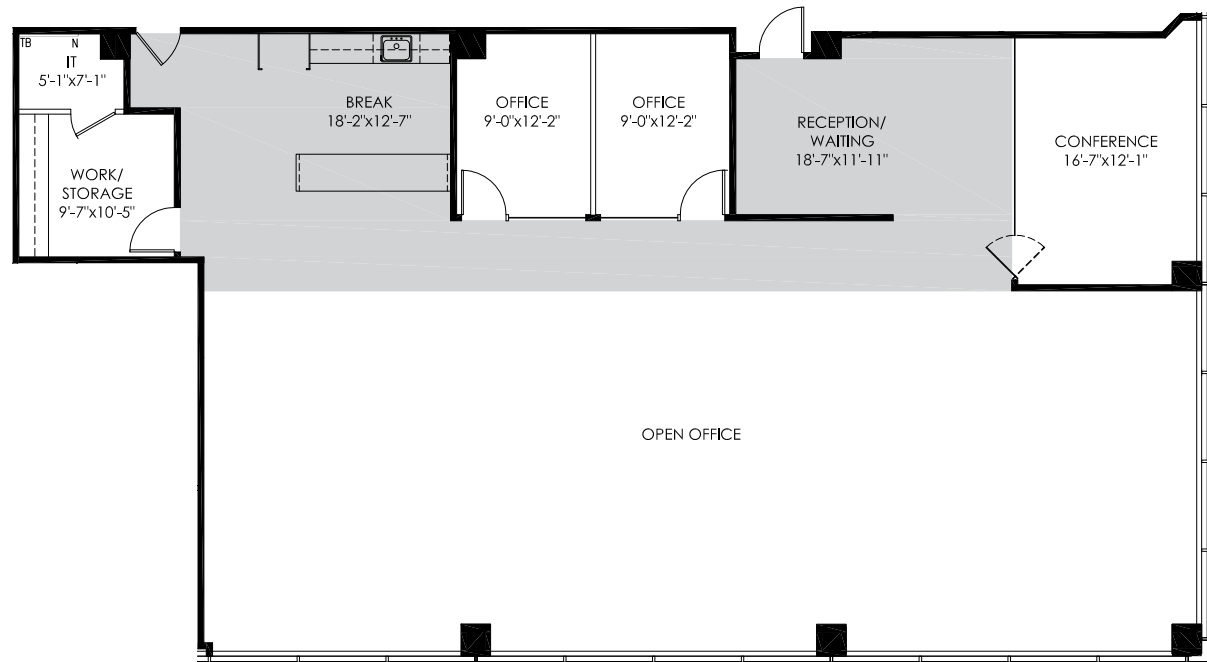

ONE BAY

SPEC WORK UNDERWAY

Suite 580 ±3,793 RSF

- 3 Private Offices
- 2 Conference Rooms
- Break Area
- Open Workplace

BAY VIEW

MONTARA MOUNTAIN VIEW

MONTARA MOUNTAIN VIEW