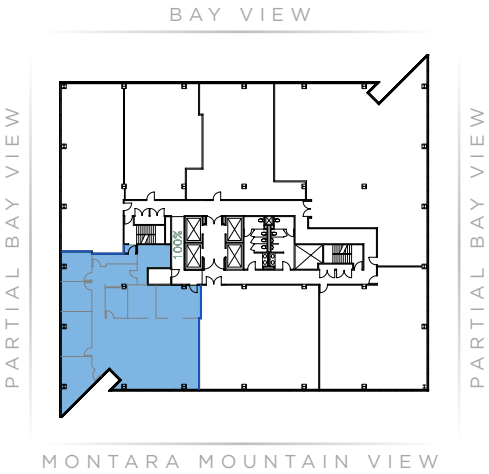

ONE BAY

AVAILABLE

Suite 470 **±3,931 RSF**

- 4 Private Offices
- 1 Conference Room
- Kitchen
- Open Office

MONTARA MOUNTAIN VIEW