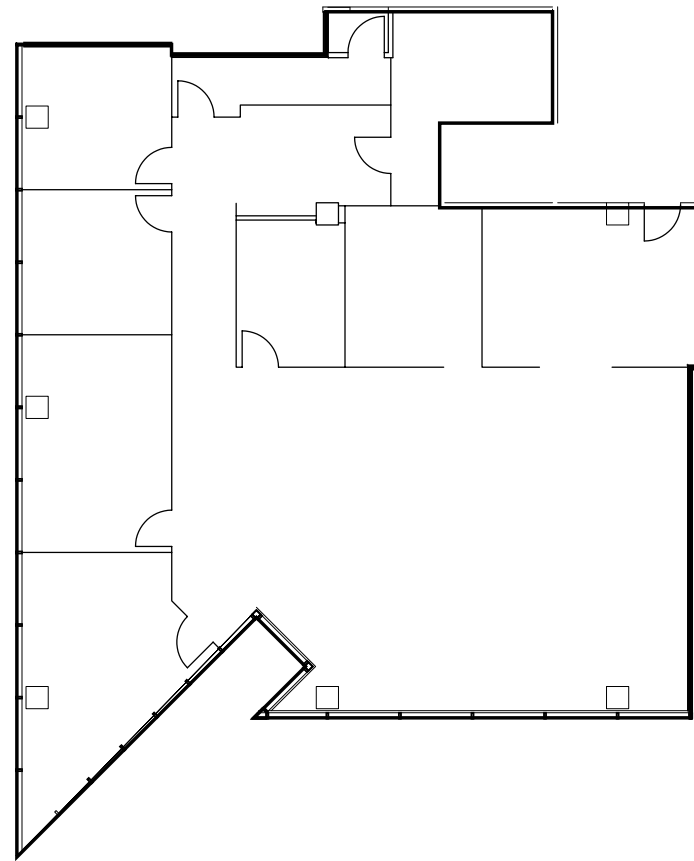

ONE BAY

AVAILABLE

Suite 470 **±3,931 RSF**

- 4 Private Offices
- 1 Conference Room
- Kitchen
- Open Office

MONTARA MOUNTAIN VIEW