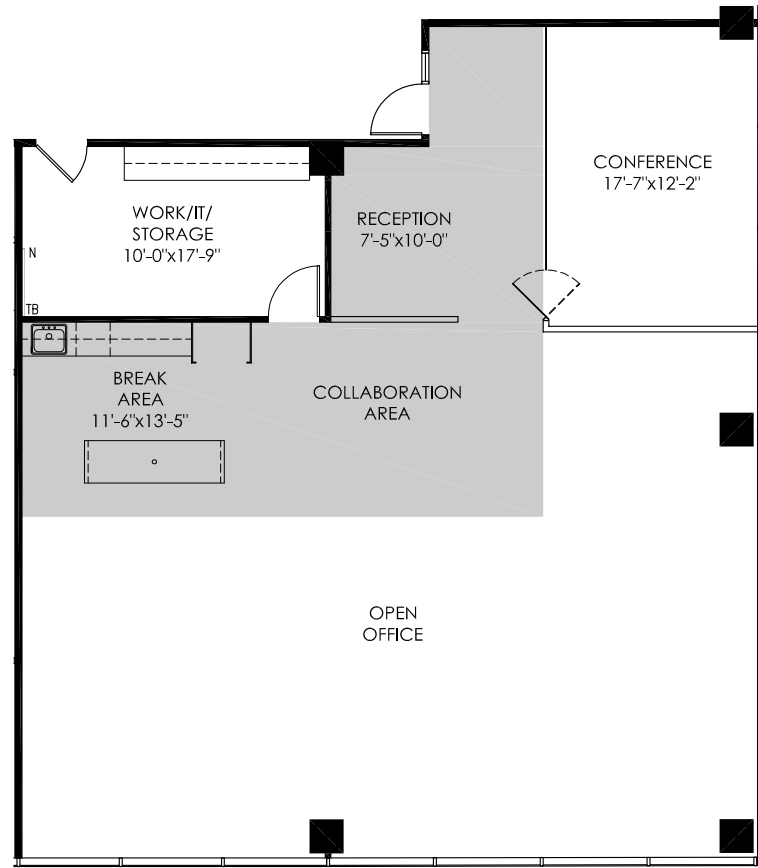

ONE BAY

SPEC WORK UNDERWAY

Suite 460 ±2,720 RSF

- Private Office
- Conference Room
- Break Room
- Open Workplace

MONTARA MOUNTAIN VIEW

MONTARA MOUNTAIN VIEW