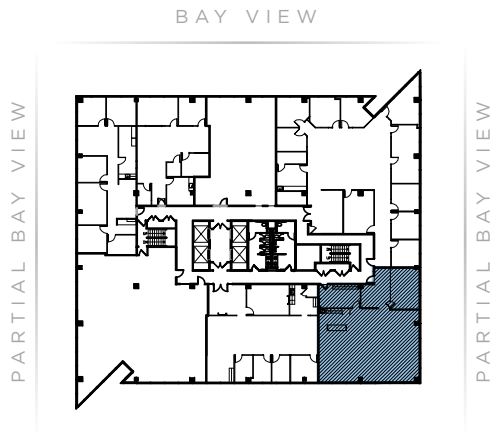

ONE BAY

SPEC WORK UNDERWAY

Suite 460 ±2,720 RSF

- Private Office
- Conference Room
- Break Room
- Open Workplace

MONTARA MOUNTAIN VIEW

MONTARA MOUNTAIN VIEW