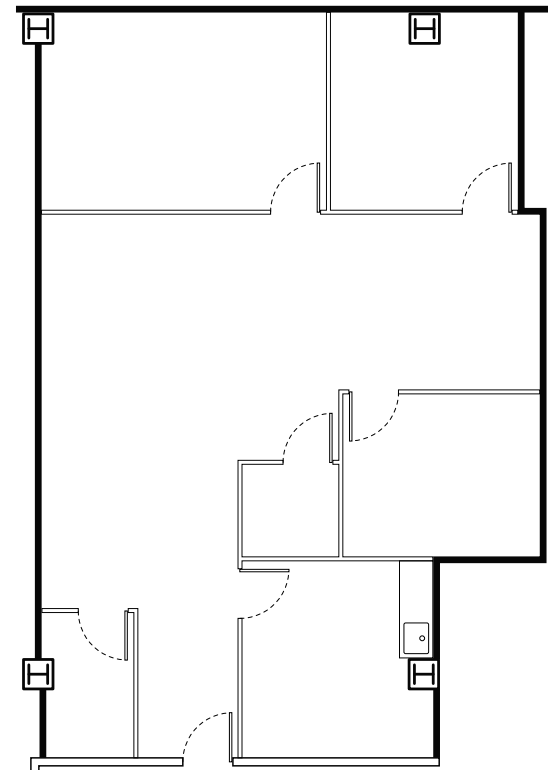

ONE BAY

AVAILABLE

Suite 420 ±1,709 RSF

- Downtown SF & Bay Views
- Kitchen
- Conference Room
- Twin Private Offices
- Storage
- Open Office

BAY VIEW

BAY VIEW

MONTARA MOUNTAIN VIEW