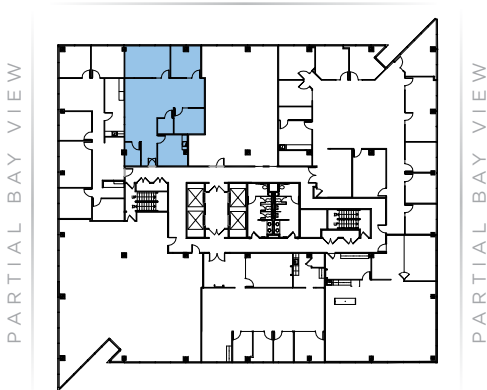

# ONE BAY

AVAILABLE

Suite 420 ±1,709 RSF

- Downtown SF & Bay Views
- Kitchen
- Conference Room
- Twin Private Offices
- Storage
- Open Office

BAY VIEW

BAY VIEW

PARTIAL BAY VIEW

PARTIAL BAY VIEW

MONTARA MOUNTAIN VIEW