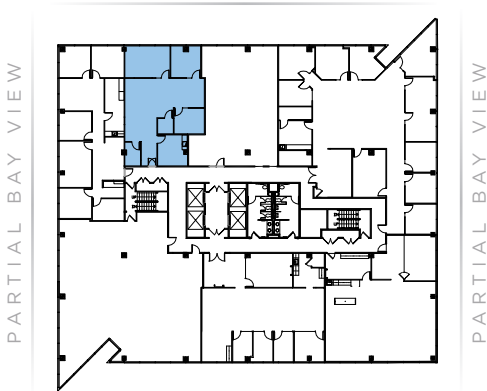

ONE BAY

AVAILABLE

Suite 420 ±1,709 RSF

- Downtown SF & Bay Views
- Kitchen
- Conference Room
- Twin Private Offices
- Storage
- Open Office

BAY VIEW

BAY VIEW

MONTARA MOUNTAIN VIEW