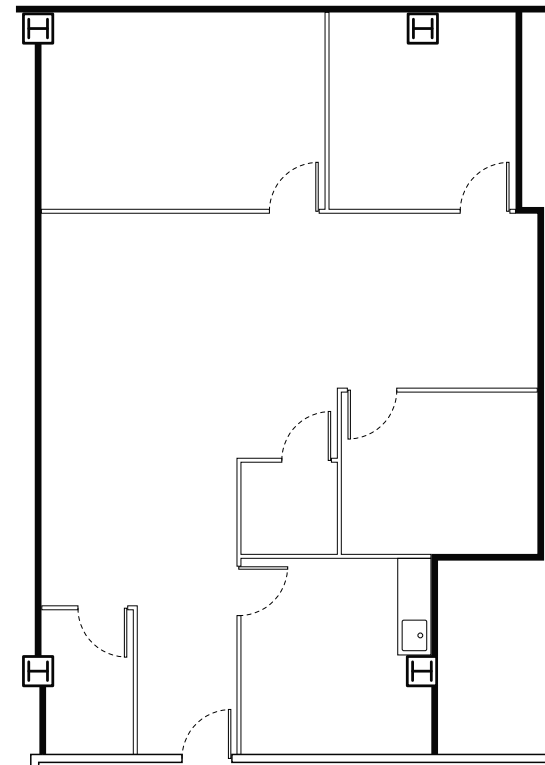

# ONE BAY

AVAILABLE

Suite 420 ±1,709 RSF

- Downtown SF & Bay Views
- Kitchen
- Conference Room
- Twin Private Offices
- Storage
- Open Office

BAY VIEW

BAY VIEW

PARTIAL BAY VIEW

PARTIAL BAY VIEW

MONTARA MOUNTAIN VIEW