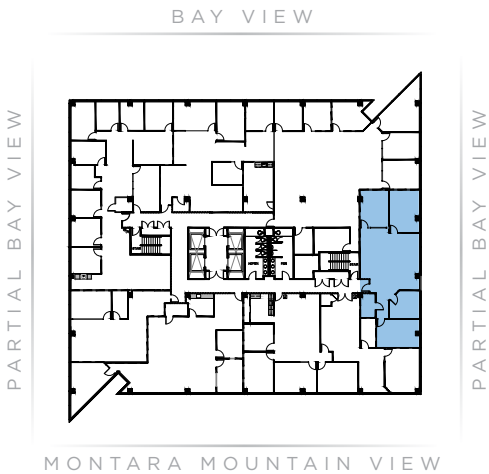

# ONE BAY

AVAILABLE

Suite 380 ± 2,033 RSF

- 3 Private Offices
- Conference Room
- Storage Room
- Open Workplace
- Available 6/1/22

PARTIAL BAY VIEW