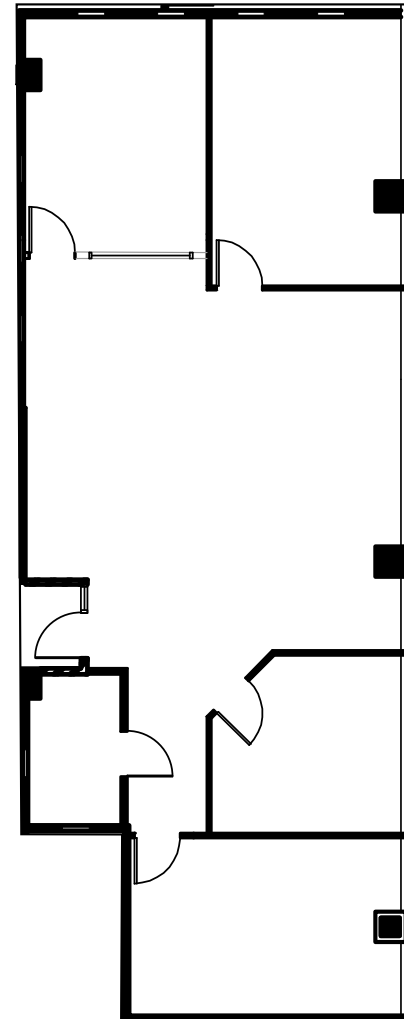

# ONE BAY

AVAILABLE

Suite 380 ± 2,033 RSF

- 3 Private Offices
- Conference Room
- Storage Room
- Open Workplace
- Available 6/1/22

PARTIAL BAY VIEW