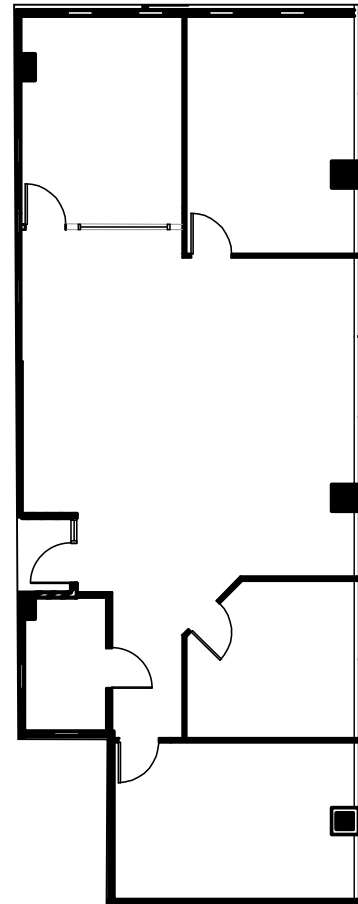

# ONE BAY

AVAILABLE

**Suite 380** ±2,033 RSF

- 3 Private Offices
- Conference Room
- Storage Room
- Open Workplace

*Can be combined with Suite 350 to create 6,512 SF*

BAY VIEW

PARTIAL BAY VIEW

BAY VIEW

MONTARA MOUNTAIN VIEW