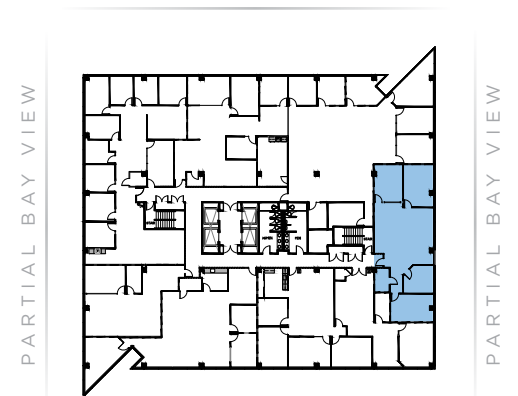

# ONE BAY

AVAILABLE

**Suite 380** ±2,033 RSF

- 3 Private Offices
- Conference Room
- Storage Room
- Open Workplace

*Can be combined with Suite 350 to create 6,512 SF*

BAY VIEW

PARTIAL BAY VIEW

BAY VIEW